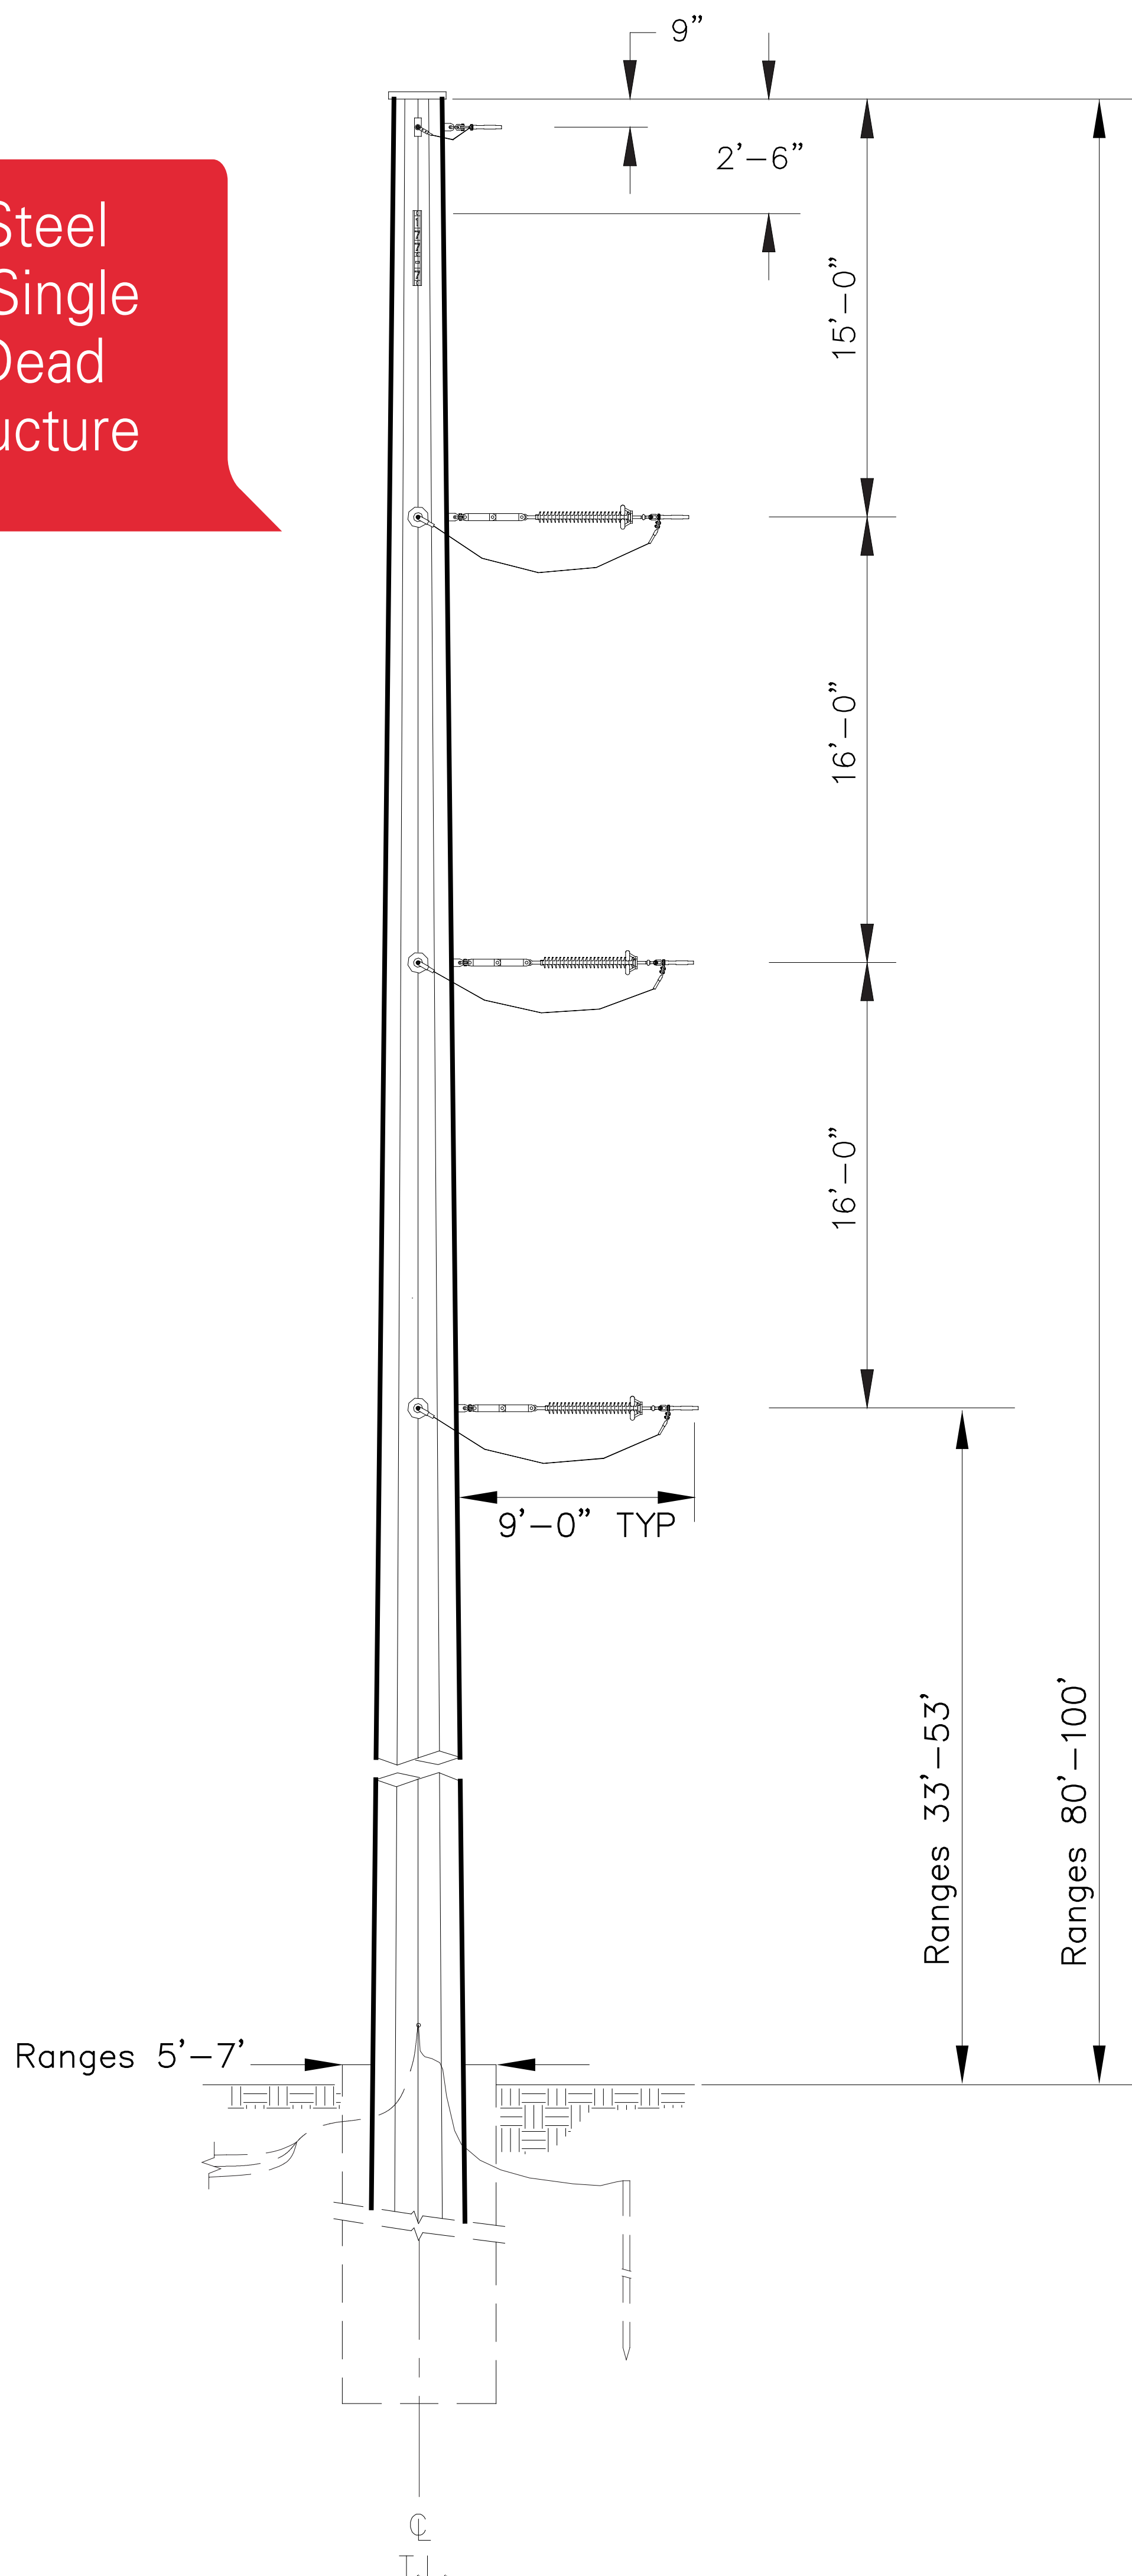

Typical Structure

WE POWER LIFE

Typical Steel
230 kV Single
Circuit Dead
End Structure

At Entergy Texas, we have a simple set of values: Focus on our customers, treat people with respect and act with integrity. Our project construction plan will be developed with you, our valued customer, in mind. Once work begins, we will work safely during reasonable hours with as little inconvenience to you as possible.