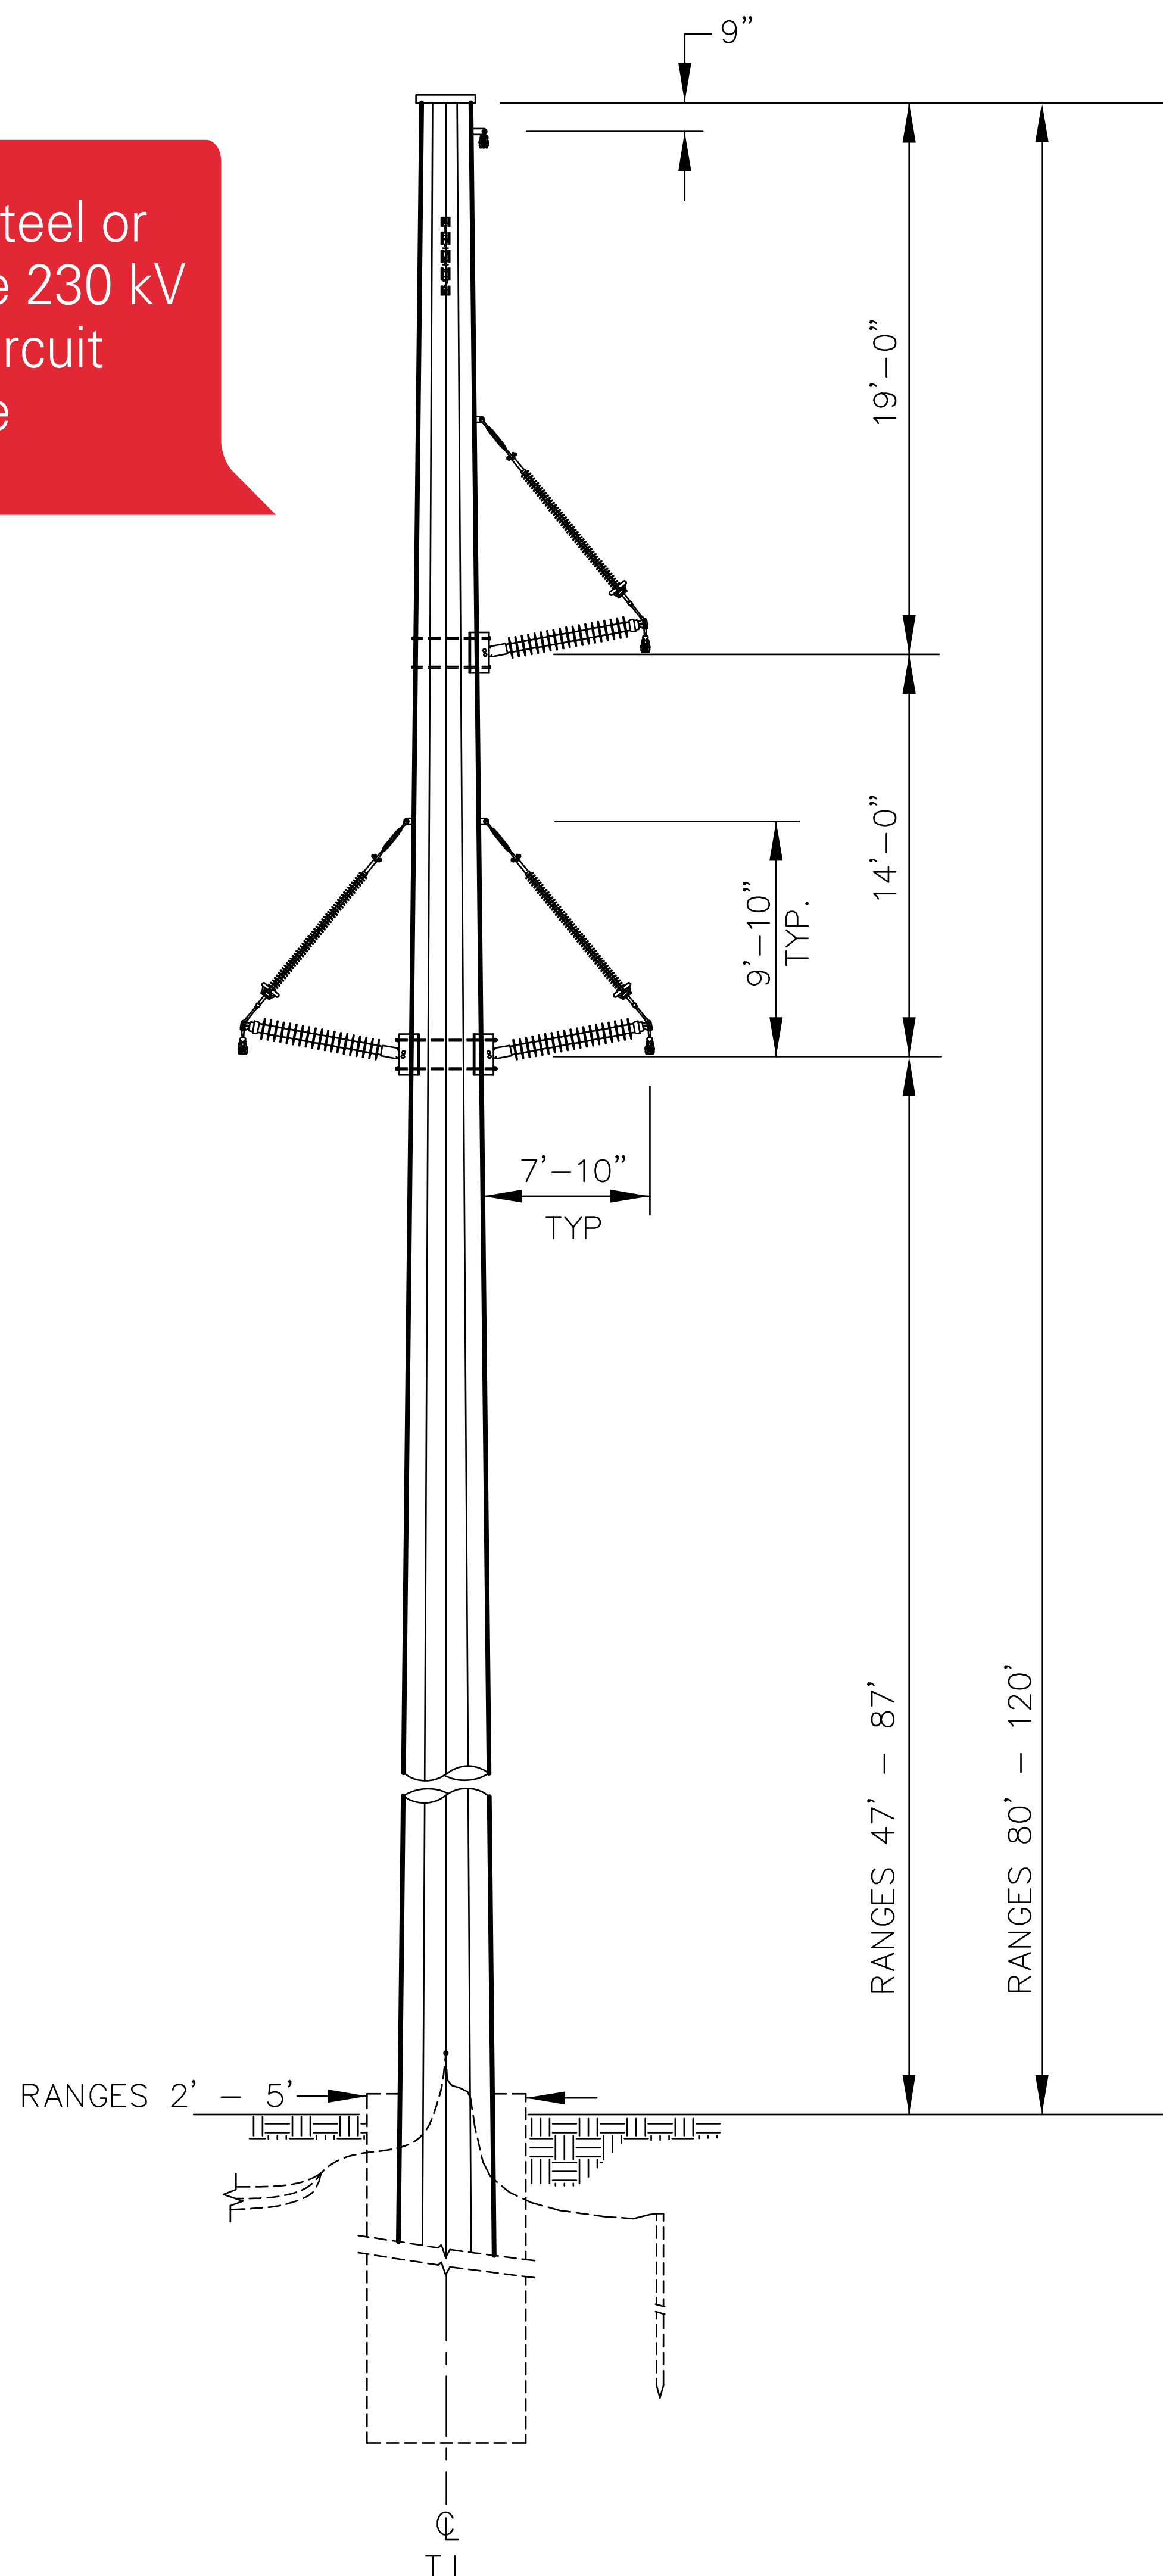

Typical Structure

WE POWER LIFE

Typical Steel or Concrete 230 kV Single Circuit Structure

At Entergy Texas, we have a simple set of values: Focus on our customers, treat people with respect and act with integrity. Our project construction plan will be developed with you, our valued customer, in mind. Once work begins, we will work safely during reasonable hours with as little inconvenience to you as possible.