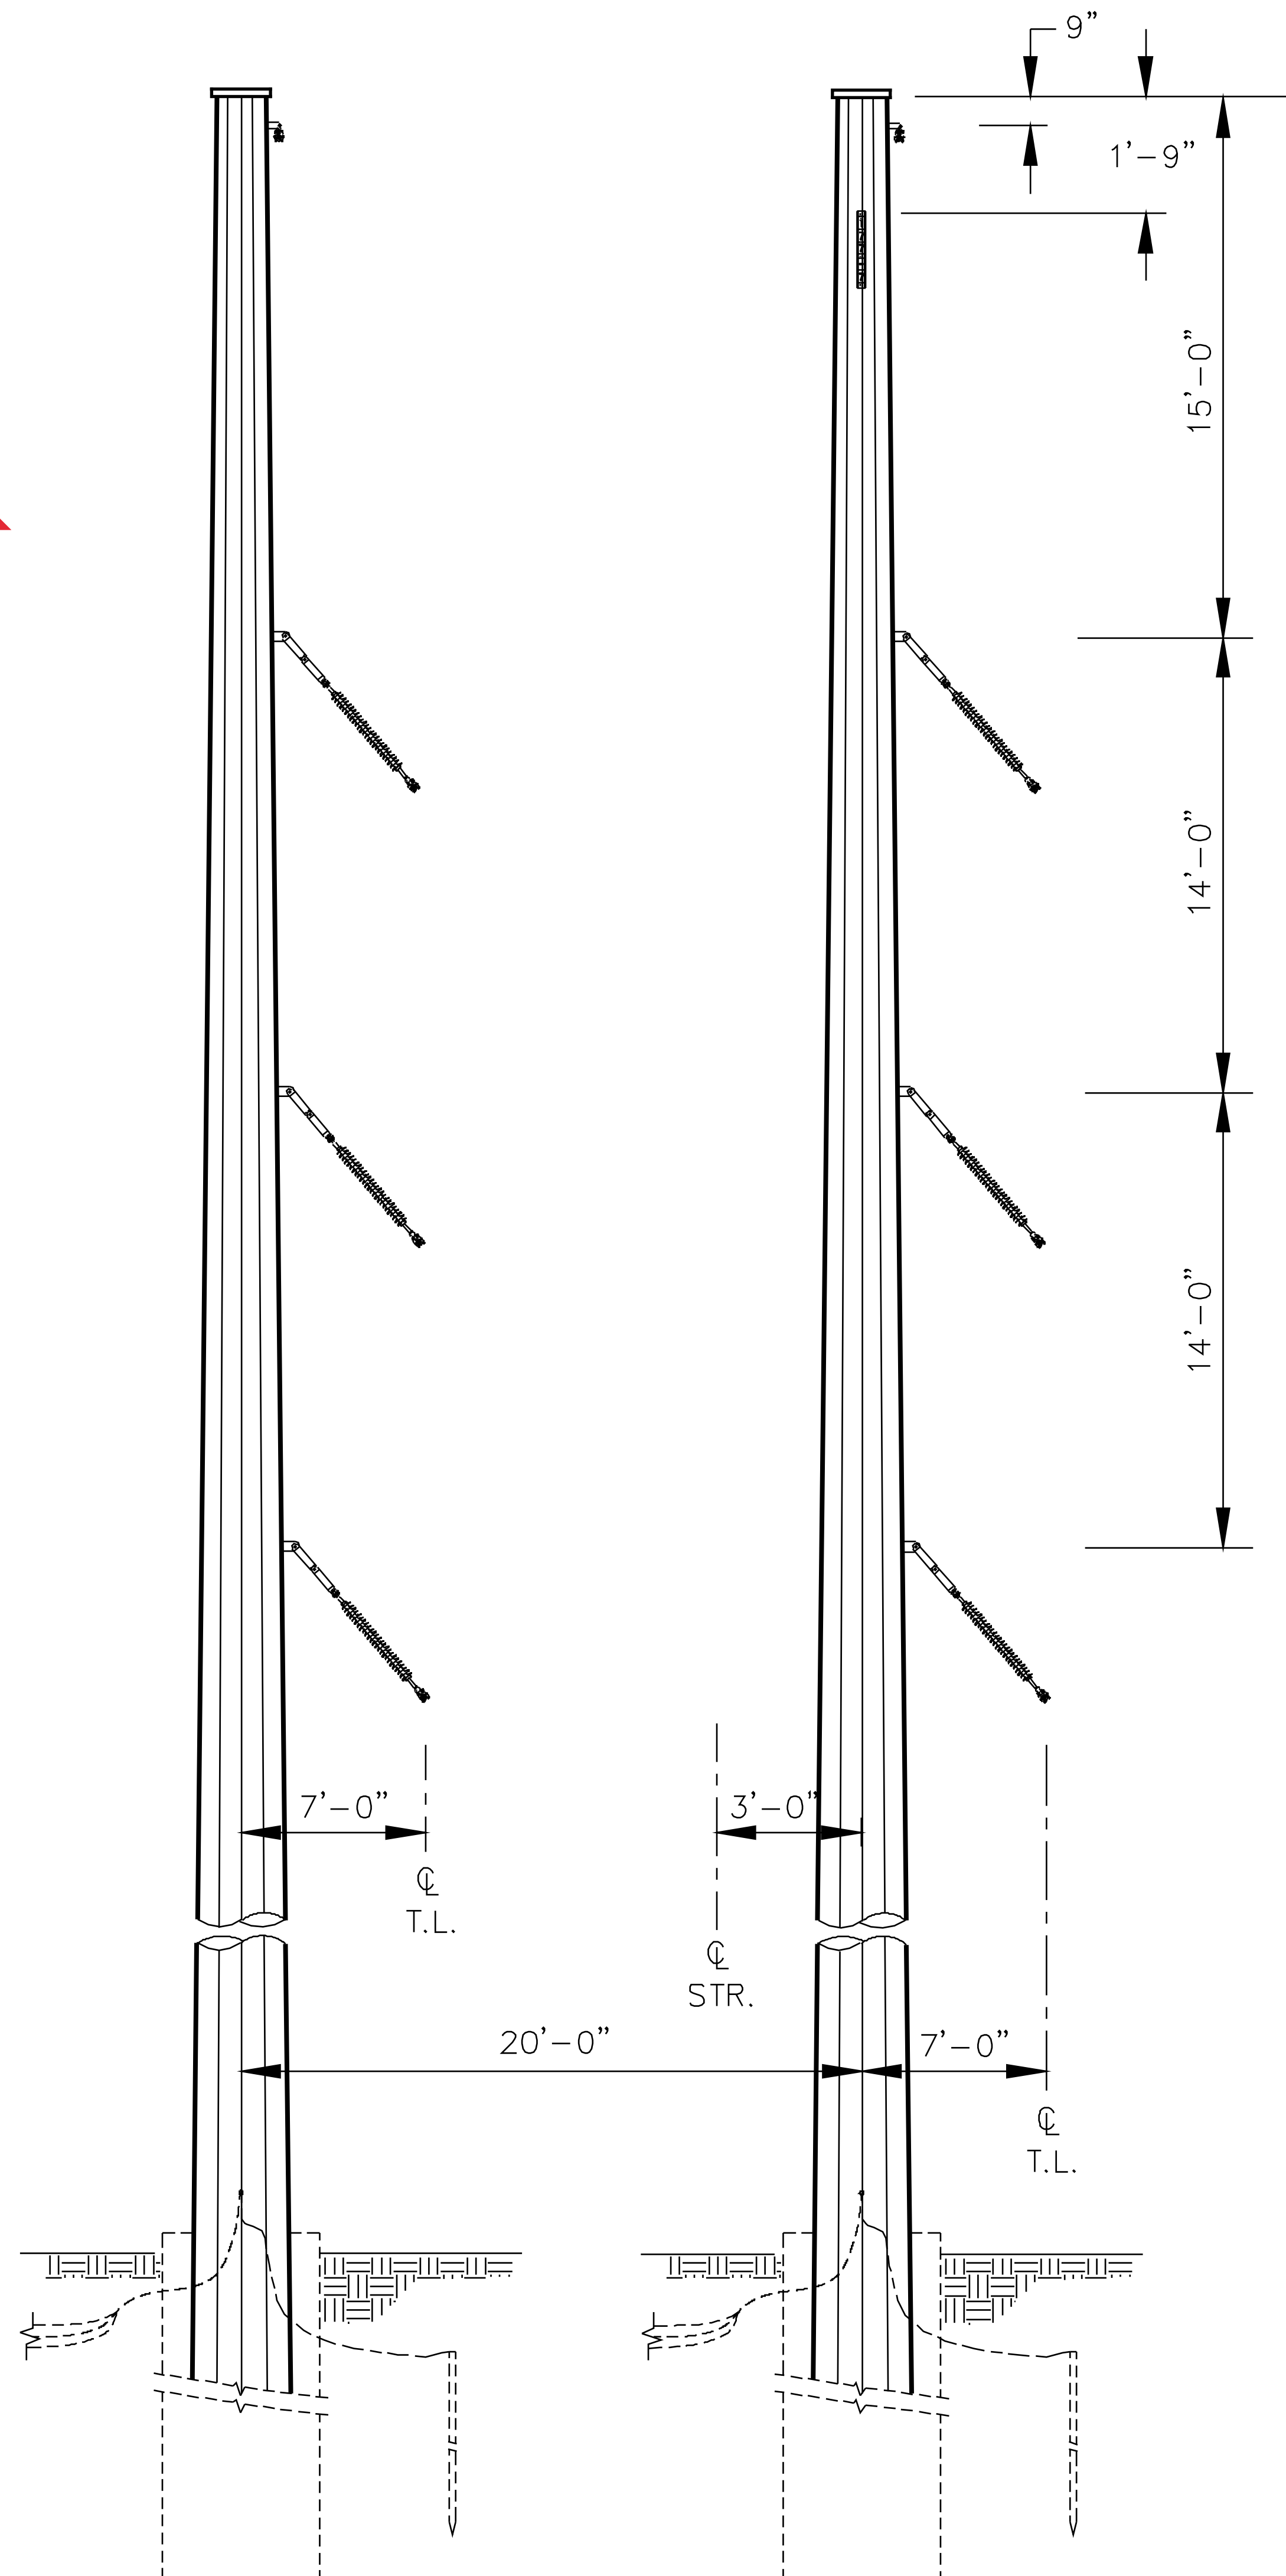

# Typical Structure

WE POWER LIFE

Typical  
138-kV  
Angle  
Structure

At Entergy Texas, we have a simple set of values: Focus on our customers, treat people with respect and act with integrity. Our project construction plan will be developed with you, our valued customer, in mind. Once work begins, we will work safely during reasonable hours with as little inconvenience to you as possible.