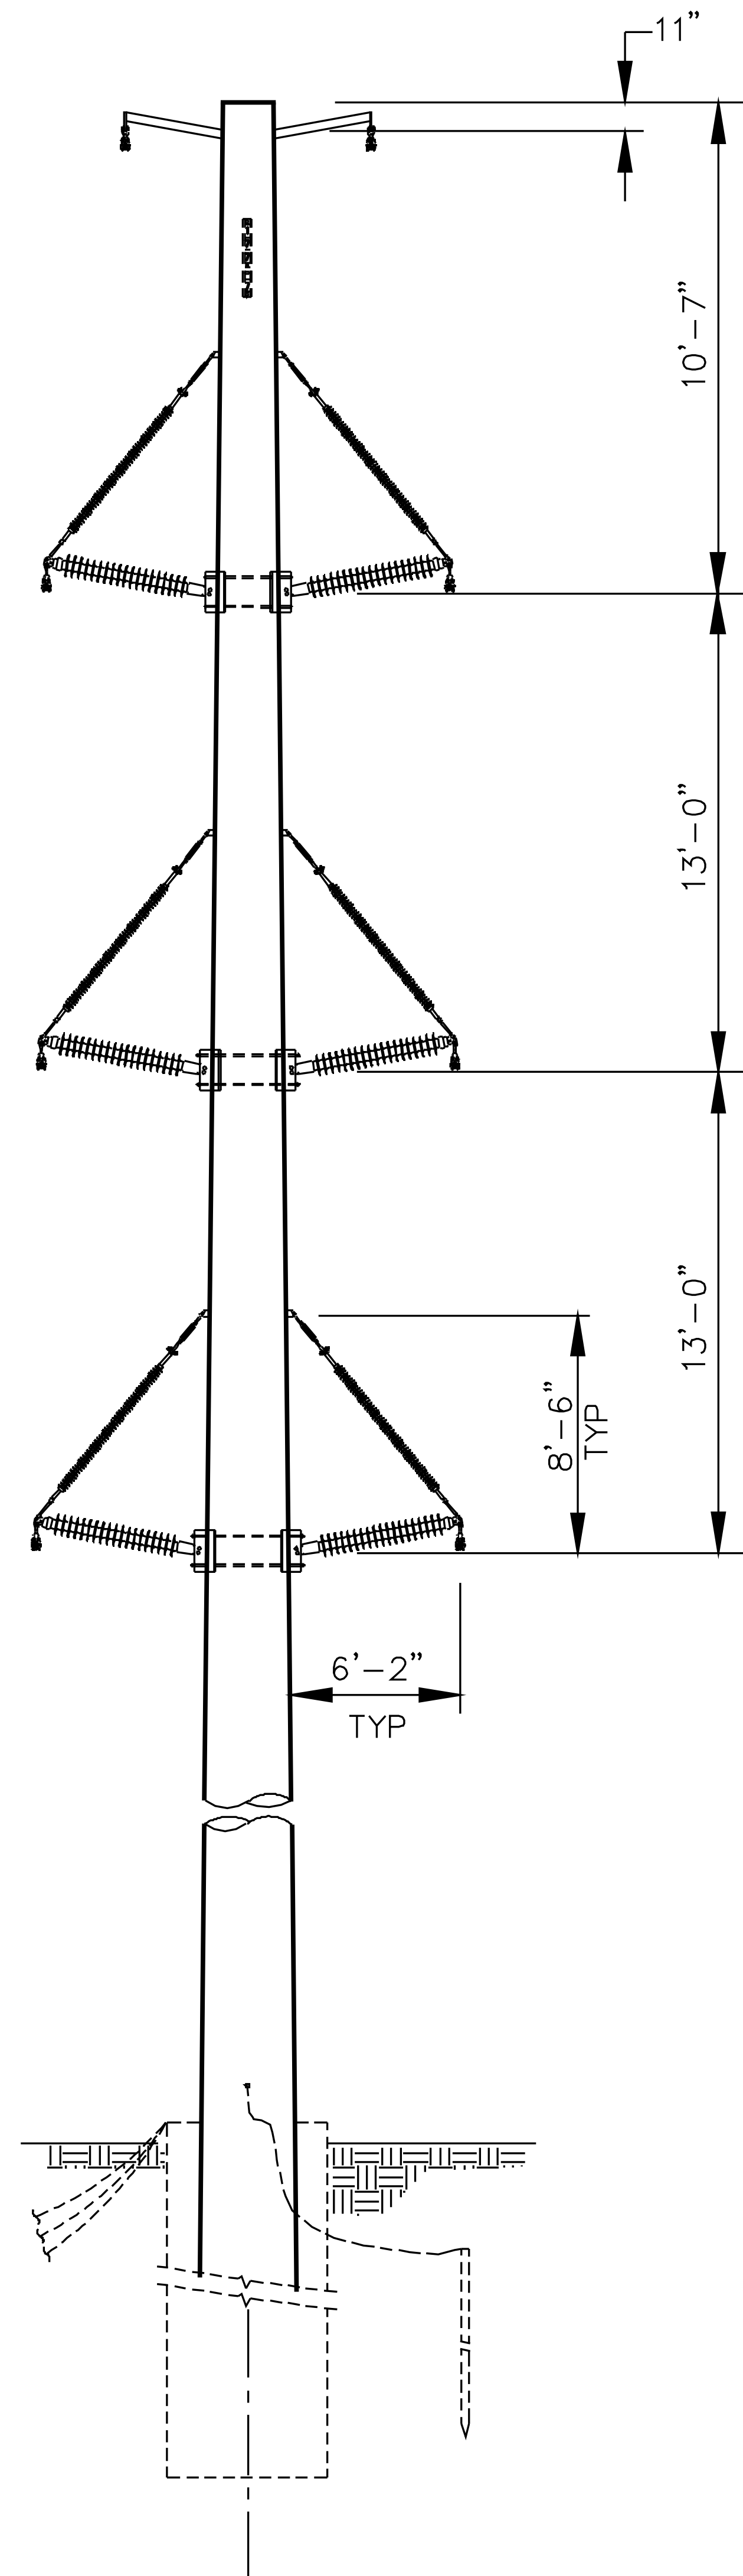

Typical Structure

WE POWER LIFE

Typical
138-kV
Tangent
Structure

At Entergy Texas, we have a simple set of values: Focus on our customers, treat people with respect and act with integrity. Our project construction plan will be developed with you, our valued customer, in mind. Once work begins, we will work safely during reasonable hours with as little inconvenience to you as possible.