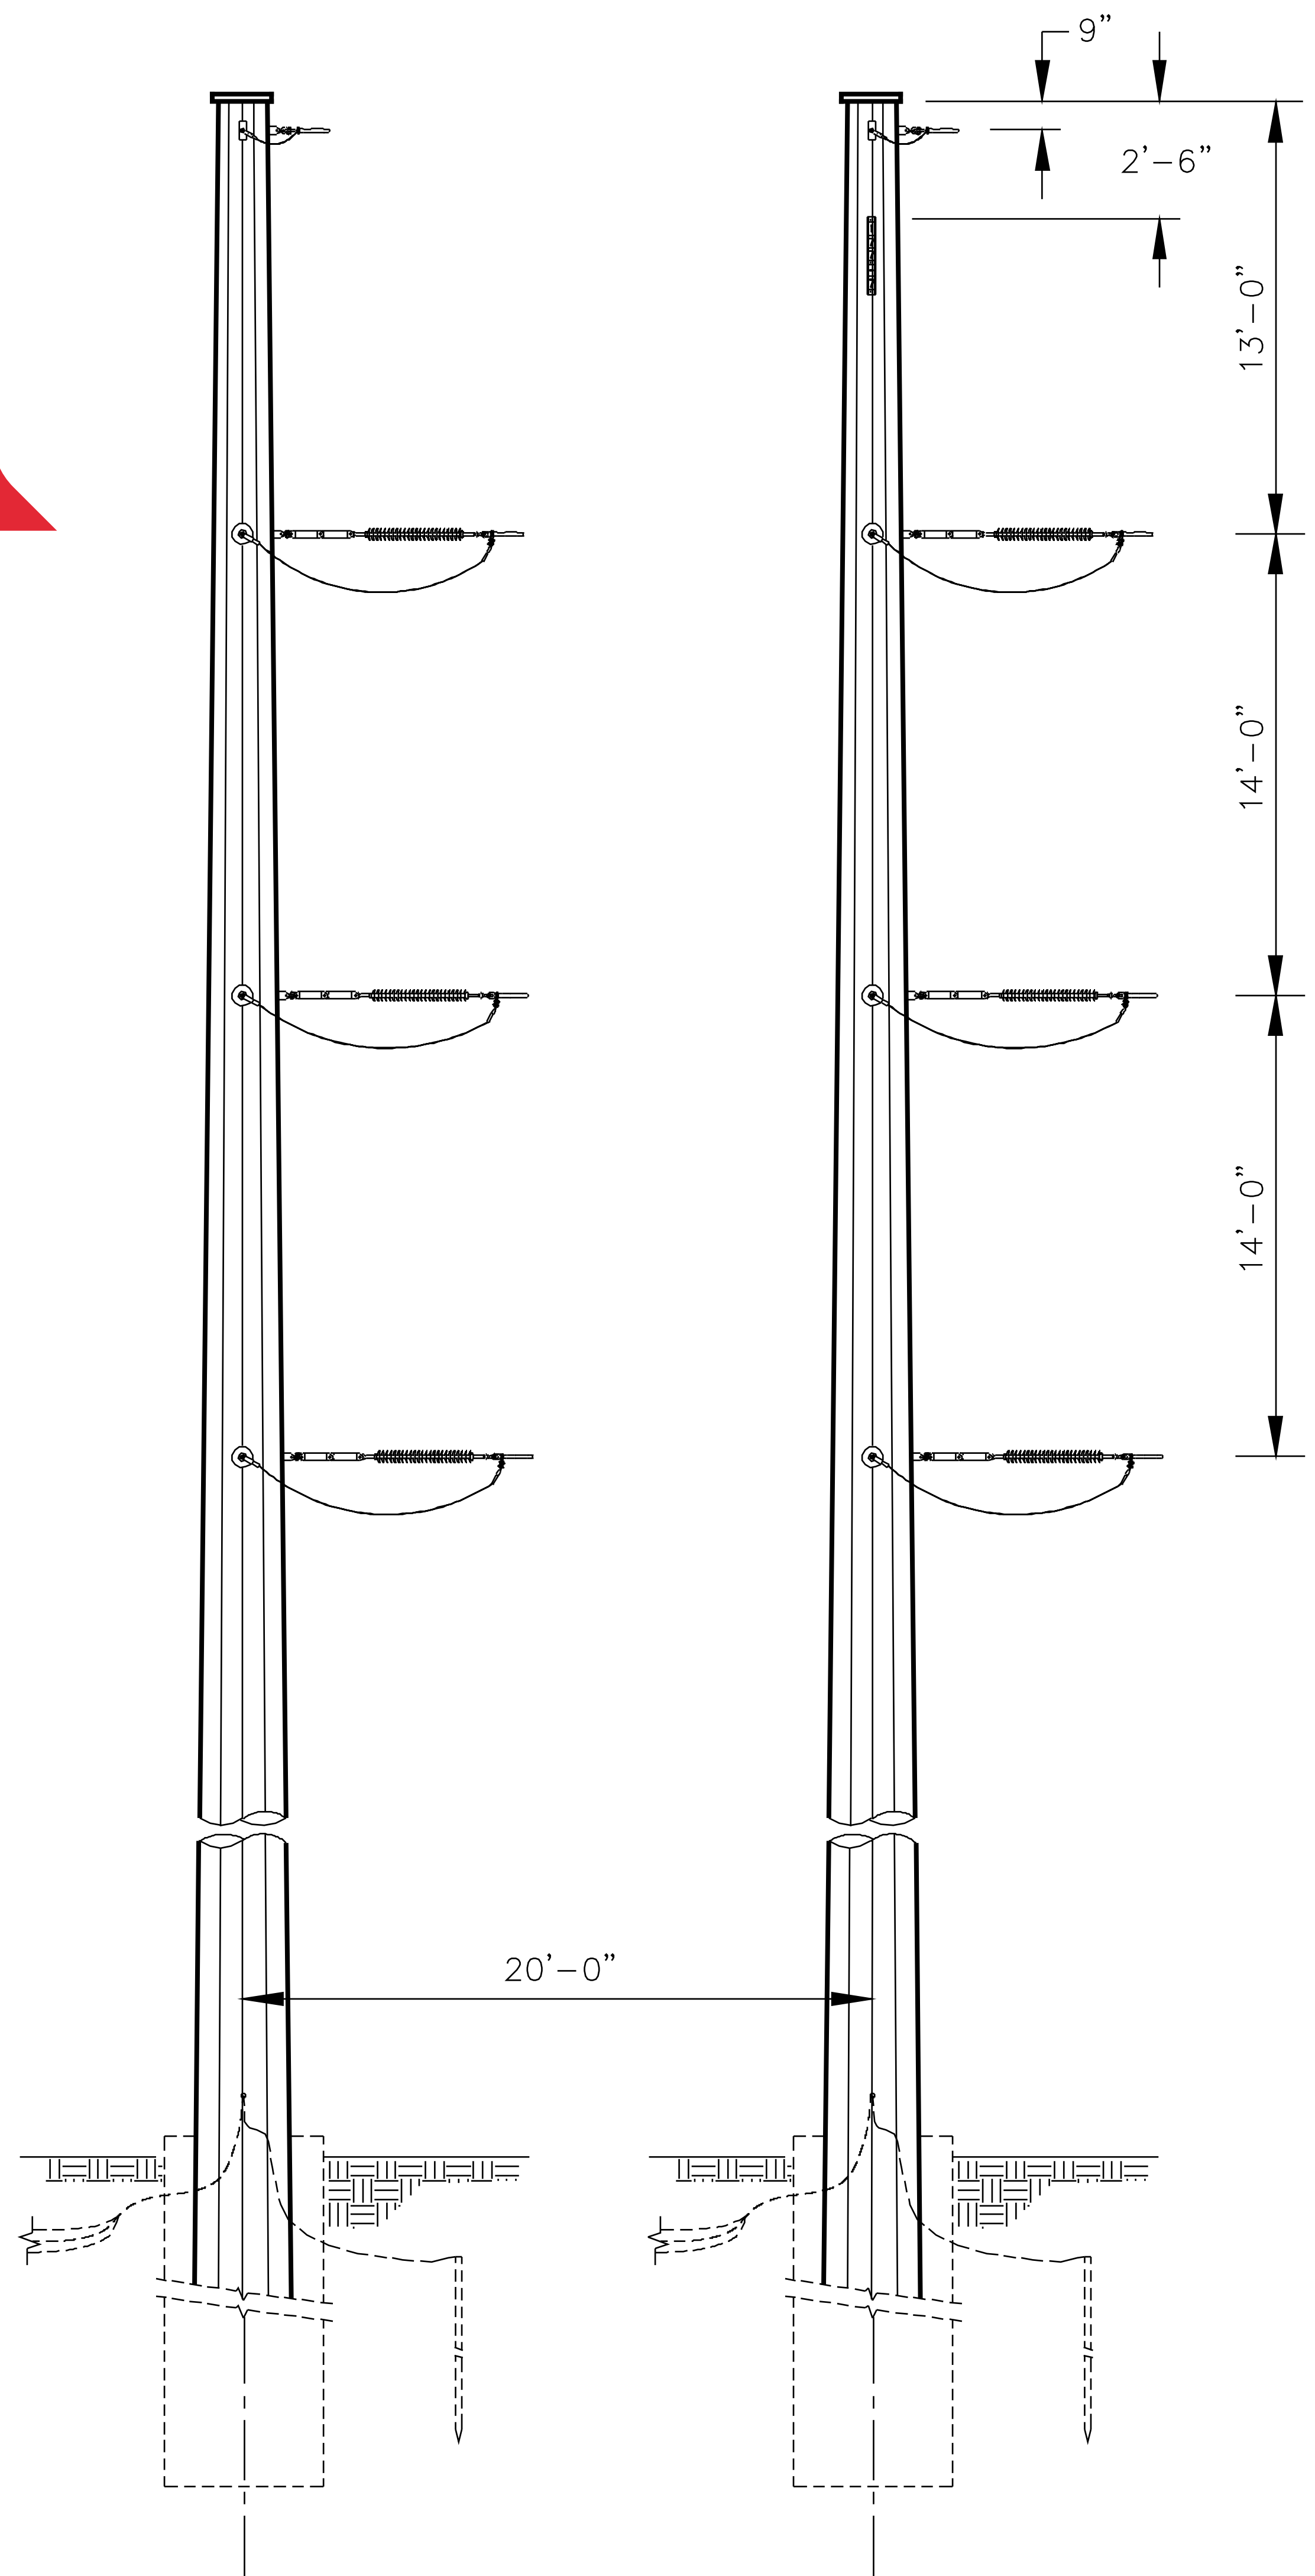

Typical Structure

WE POWER LIFE

Typical
138-kV
Dead-End
Structure

At Entergy Texas, we have a simple set of values: Focus on our customers, treat people with respect and act with integrity. Our project construction plan will be developed with you, our valued customer, in mind. Once work begins, we will work safely during reasonable hours with as little inconvenience to you as possible.